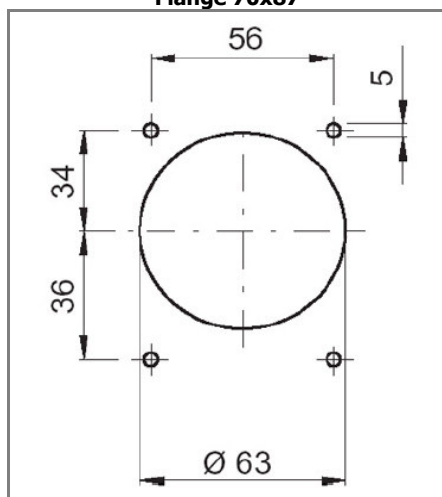

#### Cabling capacity of the terminals (mm<sup>2</sup>)

Rated voltage	Rated current (A)	Plugs, connectors and appliance inlets		Socket outlets	
		Min	Max	Min	Max
< 50V	16A	4	10	4	10
	32A	4	10	4	10

#### Max. cable size accepted by the cable clamp:

Rated current (A)	Outside Ø mm	
	Min	Max
16A	8	15
32A	11,5	21

### DIMENSIONS

Flange 70x87

Flange 55x55

Straight box 16A/32A