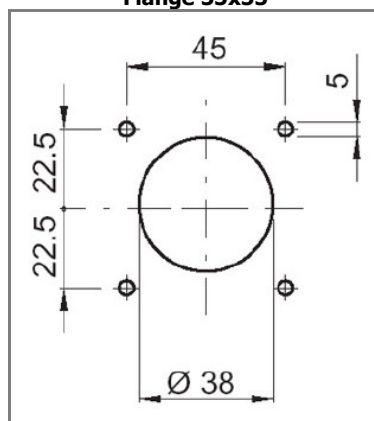

#### Max. cable size accepted by the cable clamp:

Rated current (A)	Outside Ø mm	
	Min	Max
16A	8	15
32A	11,5	21

### DIMENSIONS

Flange 70x87

Flange 55x55

Straight box 16A/32A